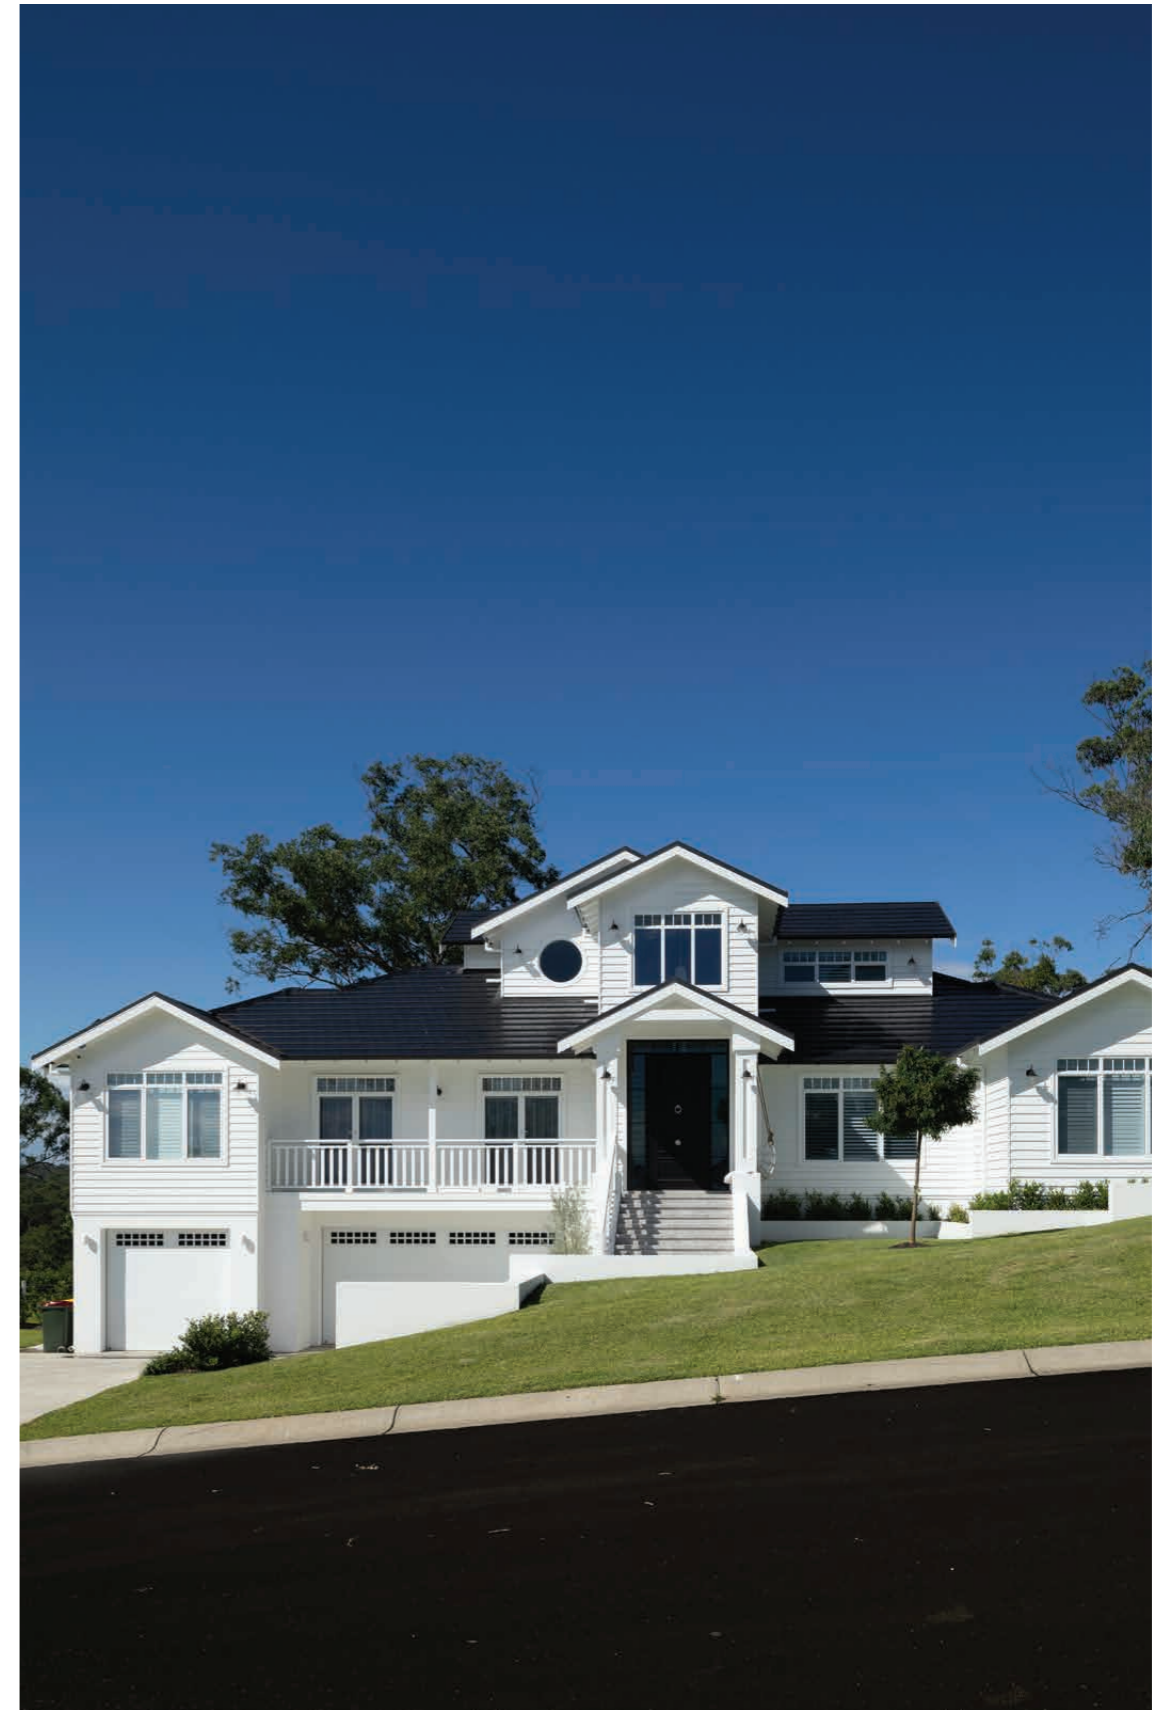

Technical Guide

– Creating a Roofing System

2