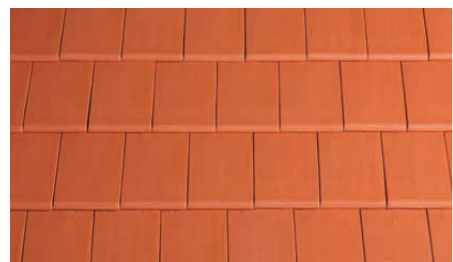

Cocoa

Blackstone

Black Diamond

Caviar

Roja

Product: Planum | Caviar

Innova

The combination of its sharp clean lines and modern colour palette result in a roof tile with a timeless look and unmistakable style. Offering the colour longevity, strength, and durability of terracotta, the Innova range suits a variety of house designs.