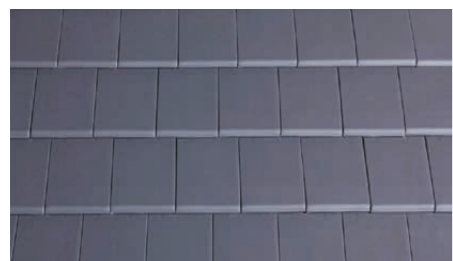

Planum

Planum creates a look of simplicity and elegance with contemporary colour options developed to complement the sleek, refined shape of the tile. Due to its innovative design and size, the Planum tile is faster and easier to install. Furthermore the highly weatherproof design means it can be applied to roof pitches as low as fifteen degrees.

COLOUR
PRODUCT WARRANTY

100 YEAR
PRODUCT WARRANTY

Colours

Baltic